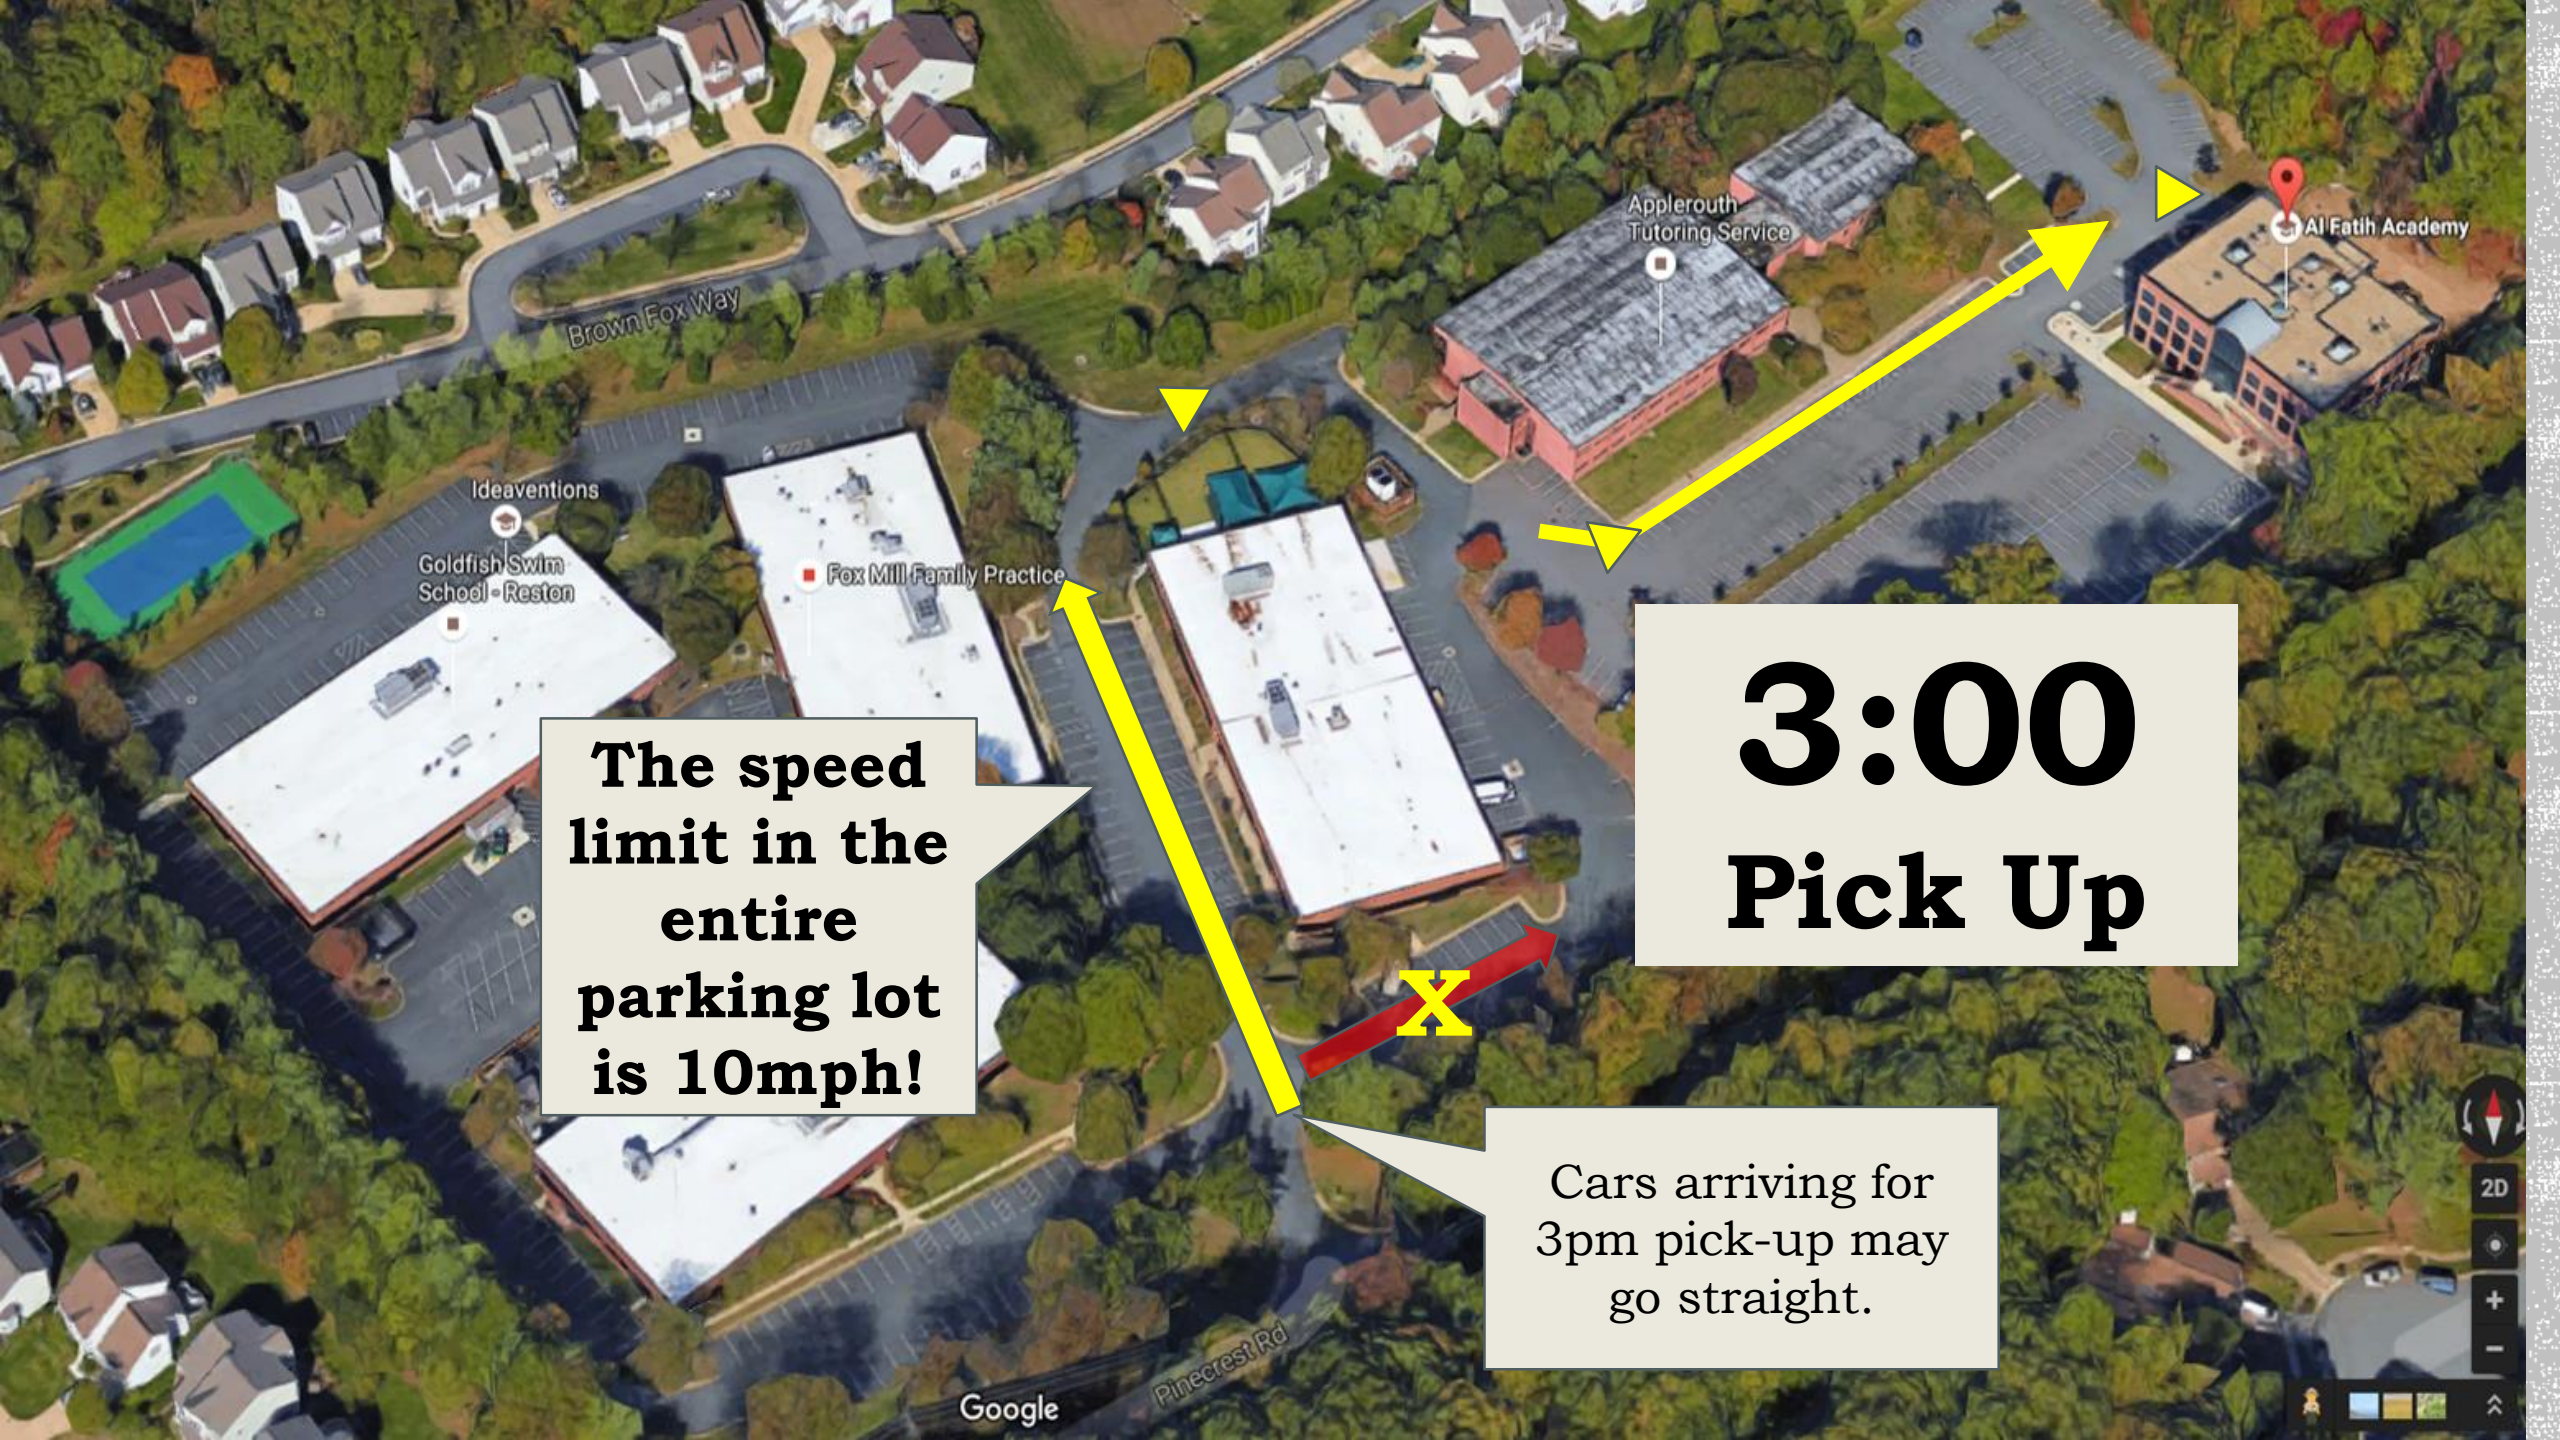

Morning Drop Off

The speed limit in the entire parking lot is 10mph!

Morning Drop Off

The speed limit in the entire parking lot is 10mph!

Between 8am-9am, ALL AFA TRAFFIC must turn left. Do NOT go straight or right.

Morning Drop Off

If you need to park, follow the yellow arrow to the side parking lot.

The speed limit in the entire parking lot is 10mph!

Morning Drop Off

Stop Sign!

If you need to park, follow the yellow arrow to the side parking lot.

Between 8am-9am, ALL AFA TRAFFIC must turn left. Do NOT go straight or right.

The speed limit in the entire parking lot is 10mph!

3:00 Pick Up

Cars arriving for 3pm pick-up may go straight.

Follow the yellow route to the side of the building for 3pm pick up