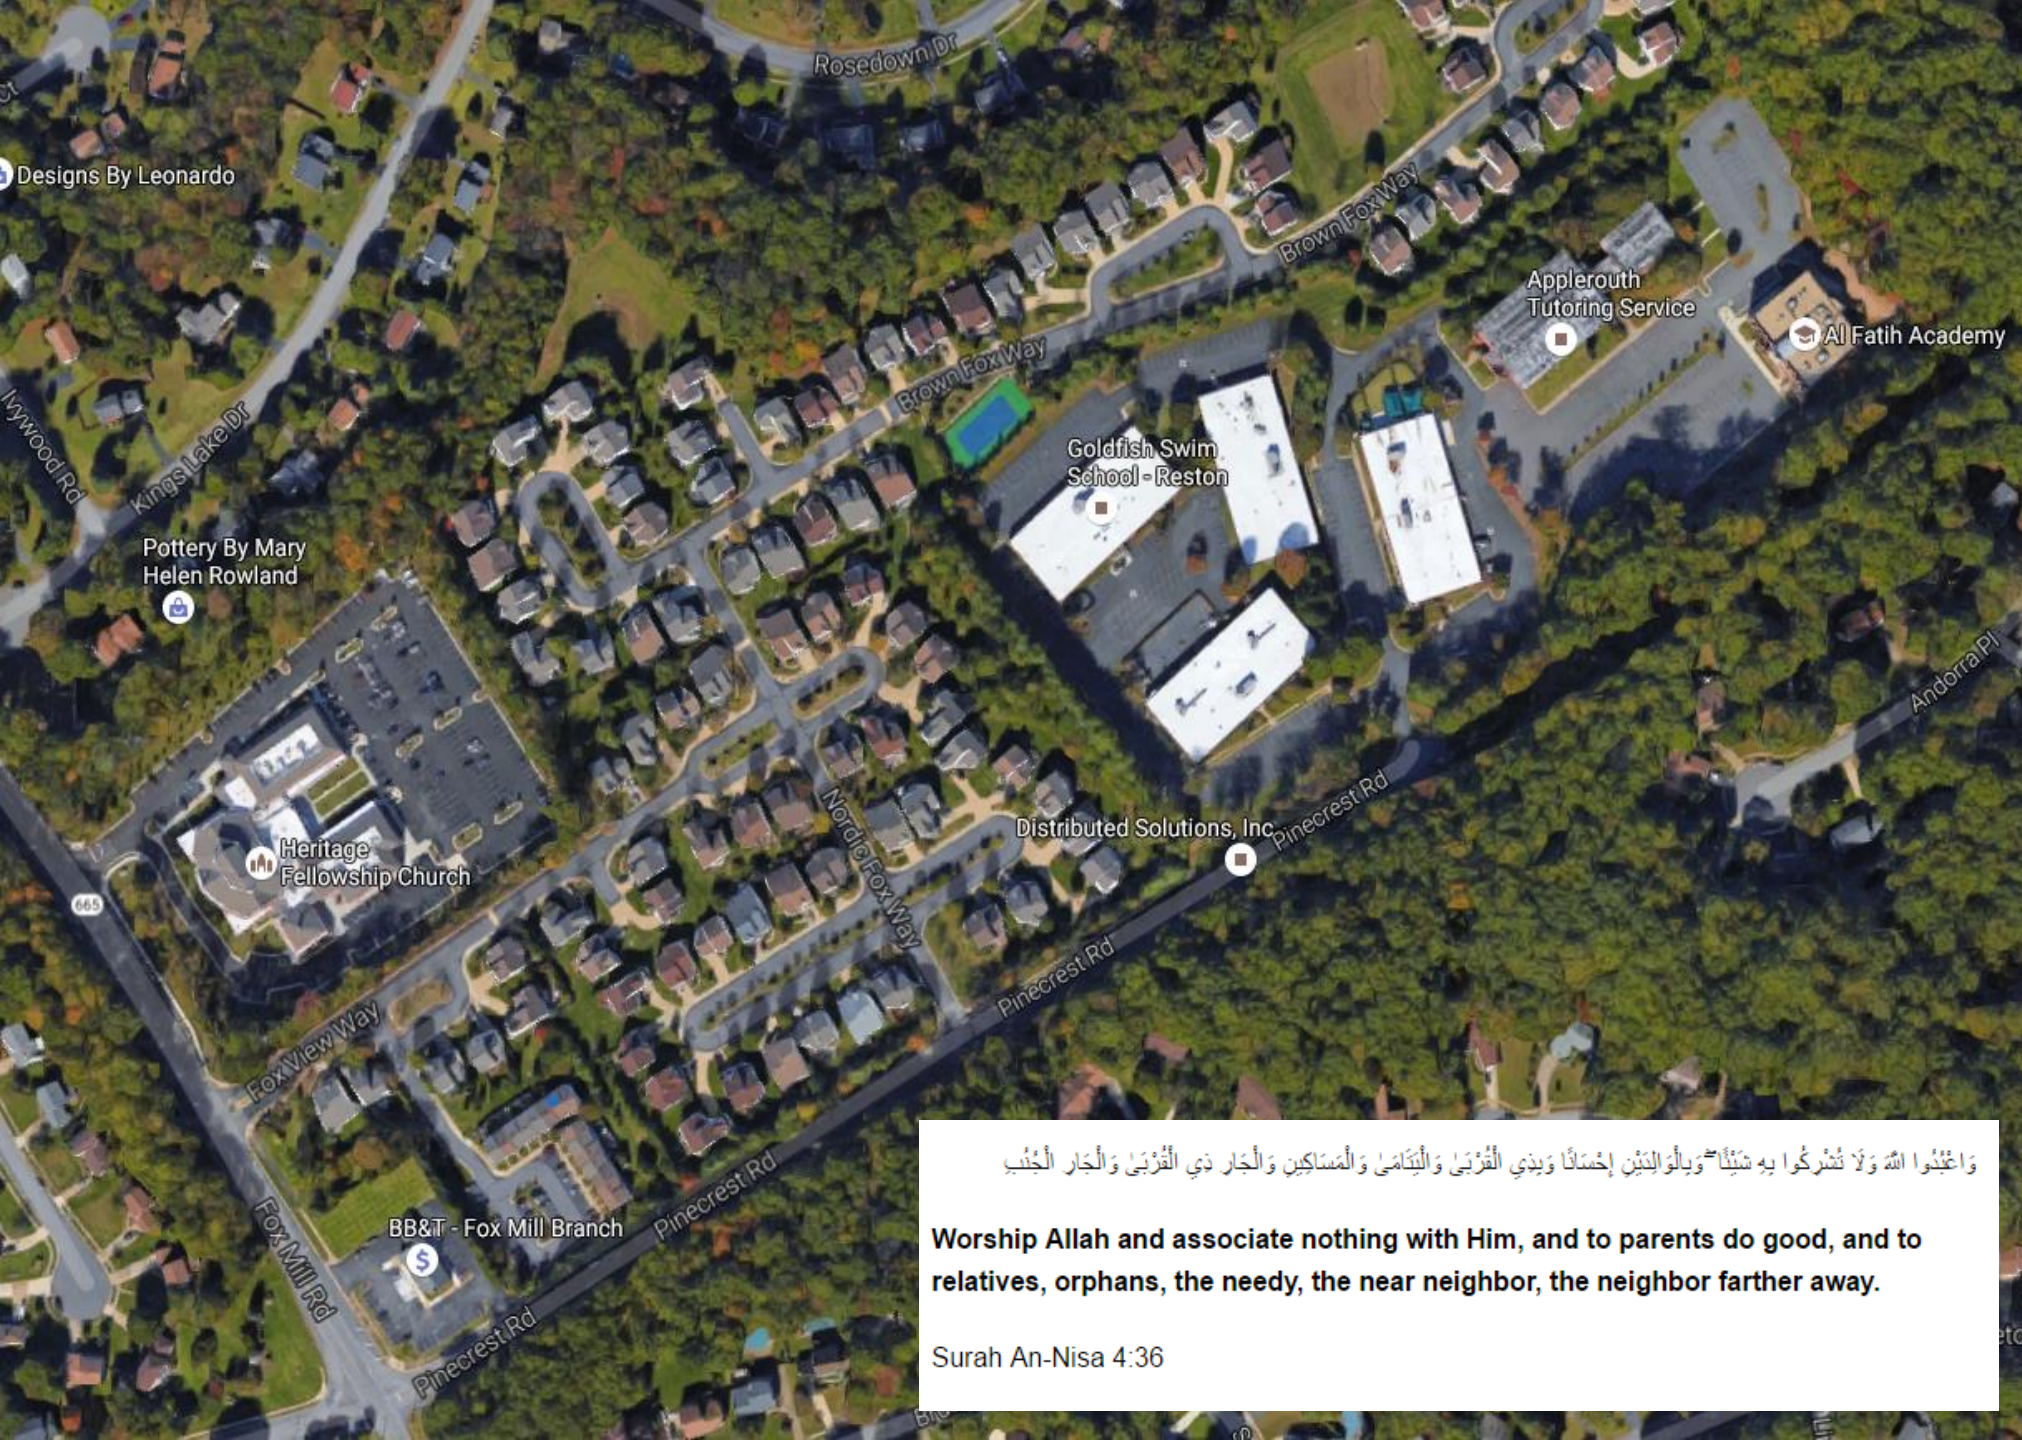

Parking Lot Procedures

Al Fatih Academy

We share the parking lot and driveways with many neighbors!

Follow the directions outlined by Al Fatih Academy to ensure a safe and smooth drop off and pick up of the children.

- Fox Mill Branch

Pinecrest Rd

Brussels Ct

Freetown Dr

Freeto

We share the parking lot and driveways with many neighbors!

Follow the directions outlined by Al Fatih Academy to ensure a safe and smooth drop off and pick up of the children.

The speed limit on Pinecrest Road is 20mph!

We share the parking lot and driveways with many neighbors!

Follow the directions outlined by Al Fatih Academy to ensure a safe and smooth drop off and pick up of the children.