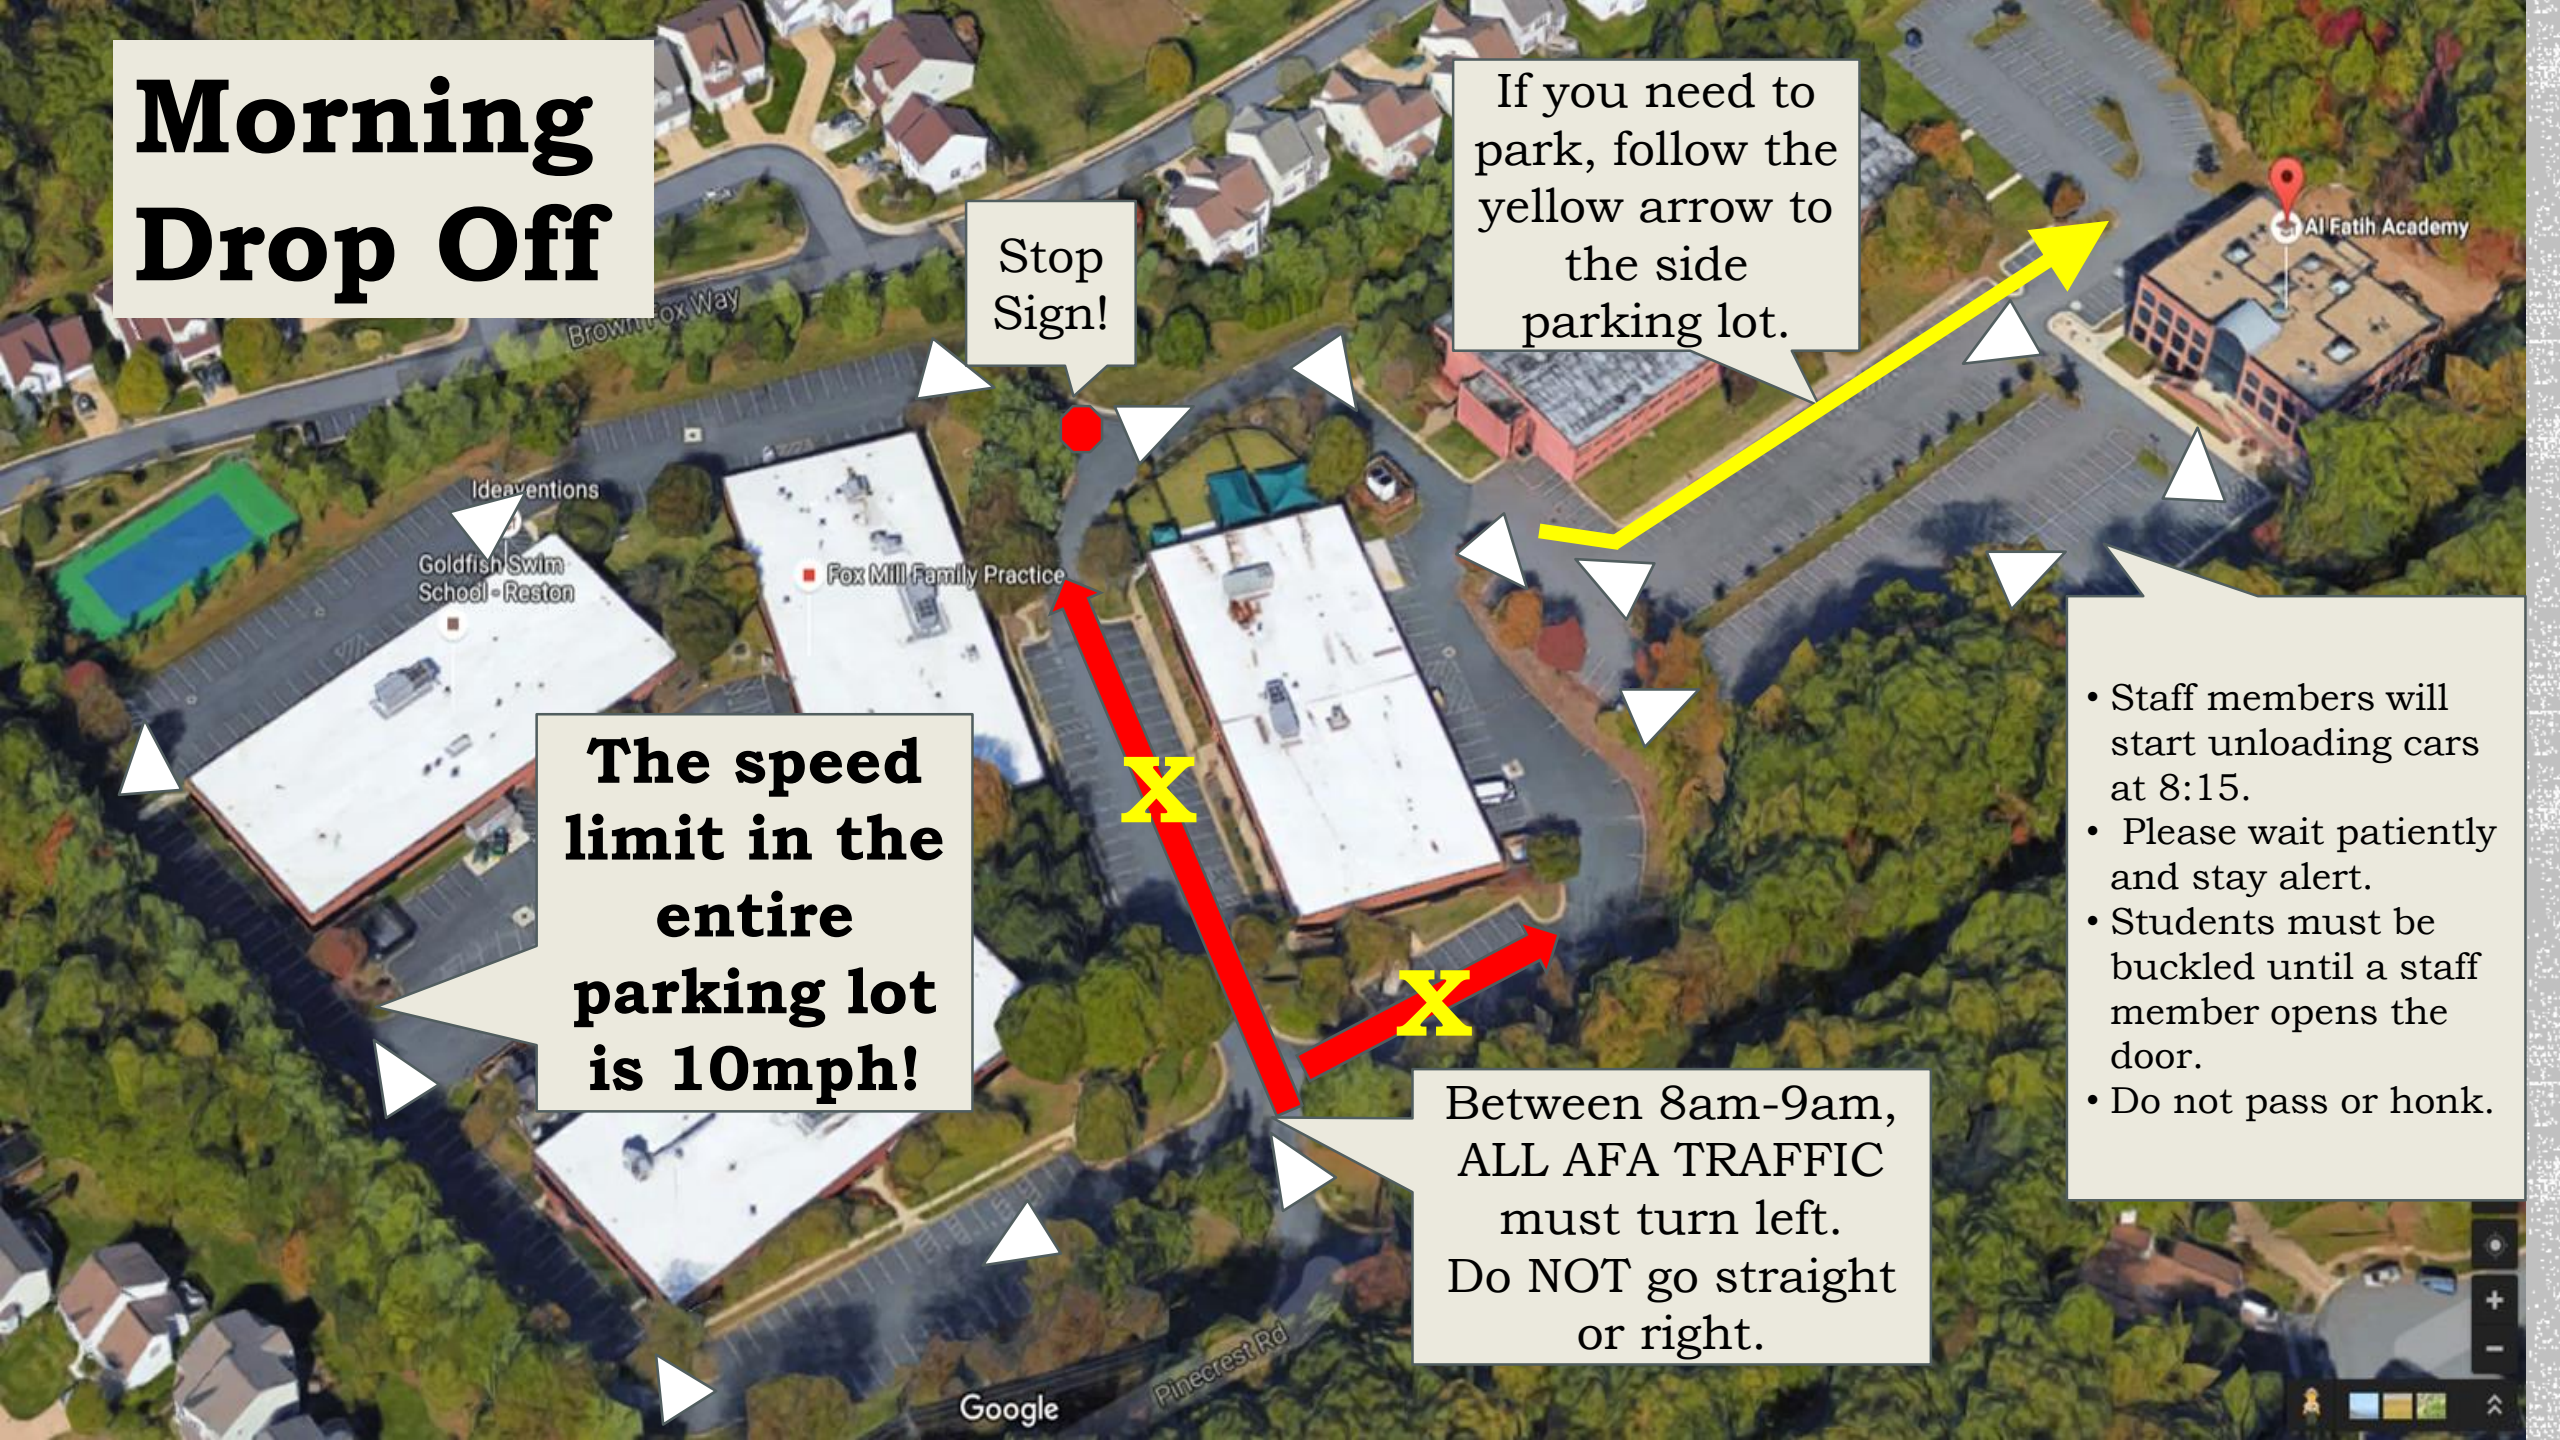

Morning Drop Off

The speed limit in the entire parking lot is 10mph!

Morning Drop Off

The speed limit in the entire parking lot is 10mph!

Between 8am-9am, ALL AFA TRAFFIC must turn left. Do NOT go straight or right.

Morning Drop Off

If you need to park, follow the yellow arrow to the side parking lot.

The speed limit in the entire parking lot is 10mph!

Morning Drop Off

Stop Sign!

If you need to park, follow the yellow arrow to the side parking lot.

The speed limit in the entire parking lot is 10mph!

- Staff members will start unloading cars at 8:15.
- Please wait patiently and stay alert.
- Students must be buckled until a staff member opens the door.
- Do not pass or honk.

Between 8am-9am, ALL AFA TRAFFIC must turn left. Do NOT go straight or right.

The speed limit in the entire parking lot is 10mph!

3:00 Pick Up

Cars arriving for 3pm pick-up may go straight.

Follow the yellow route to the side of the building for 3pm pick up