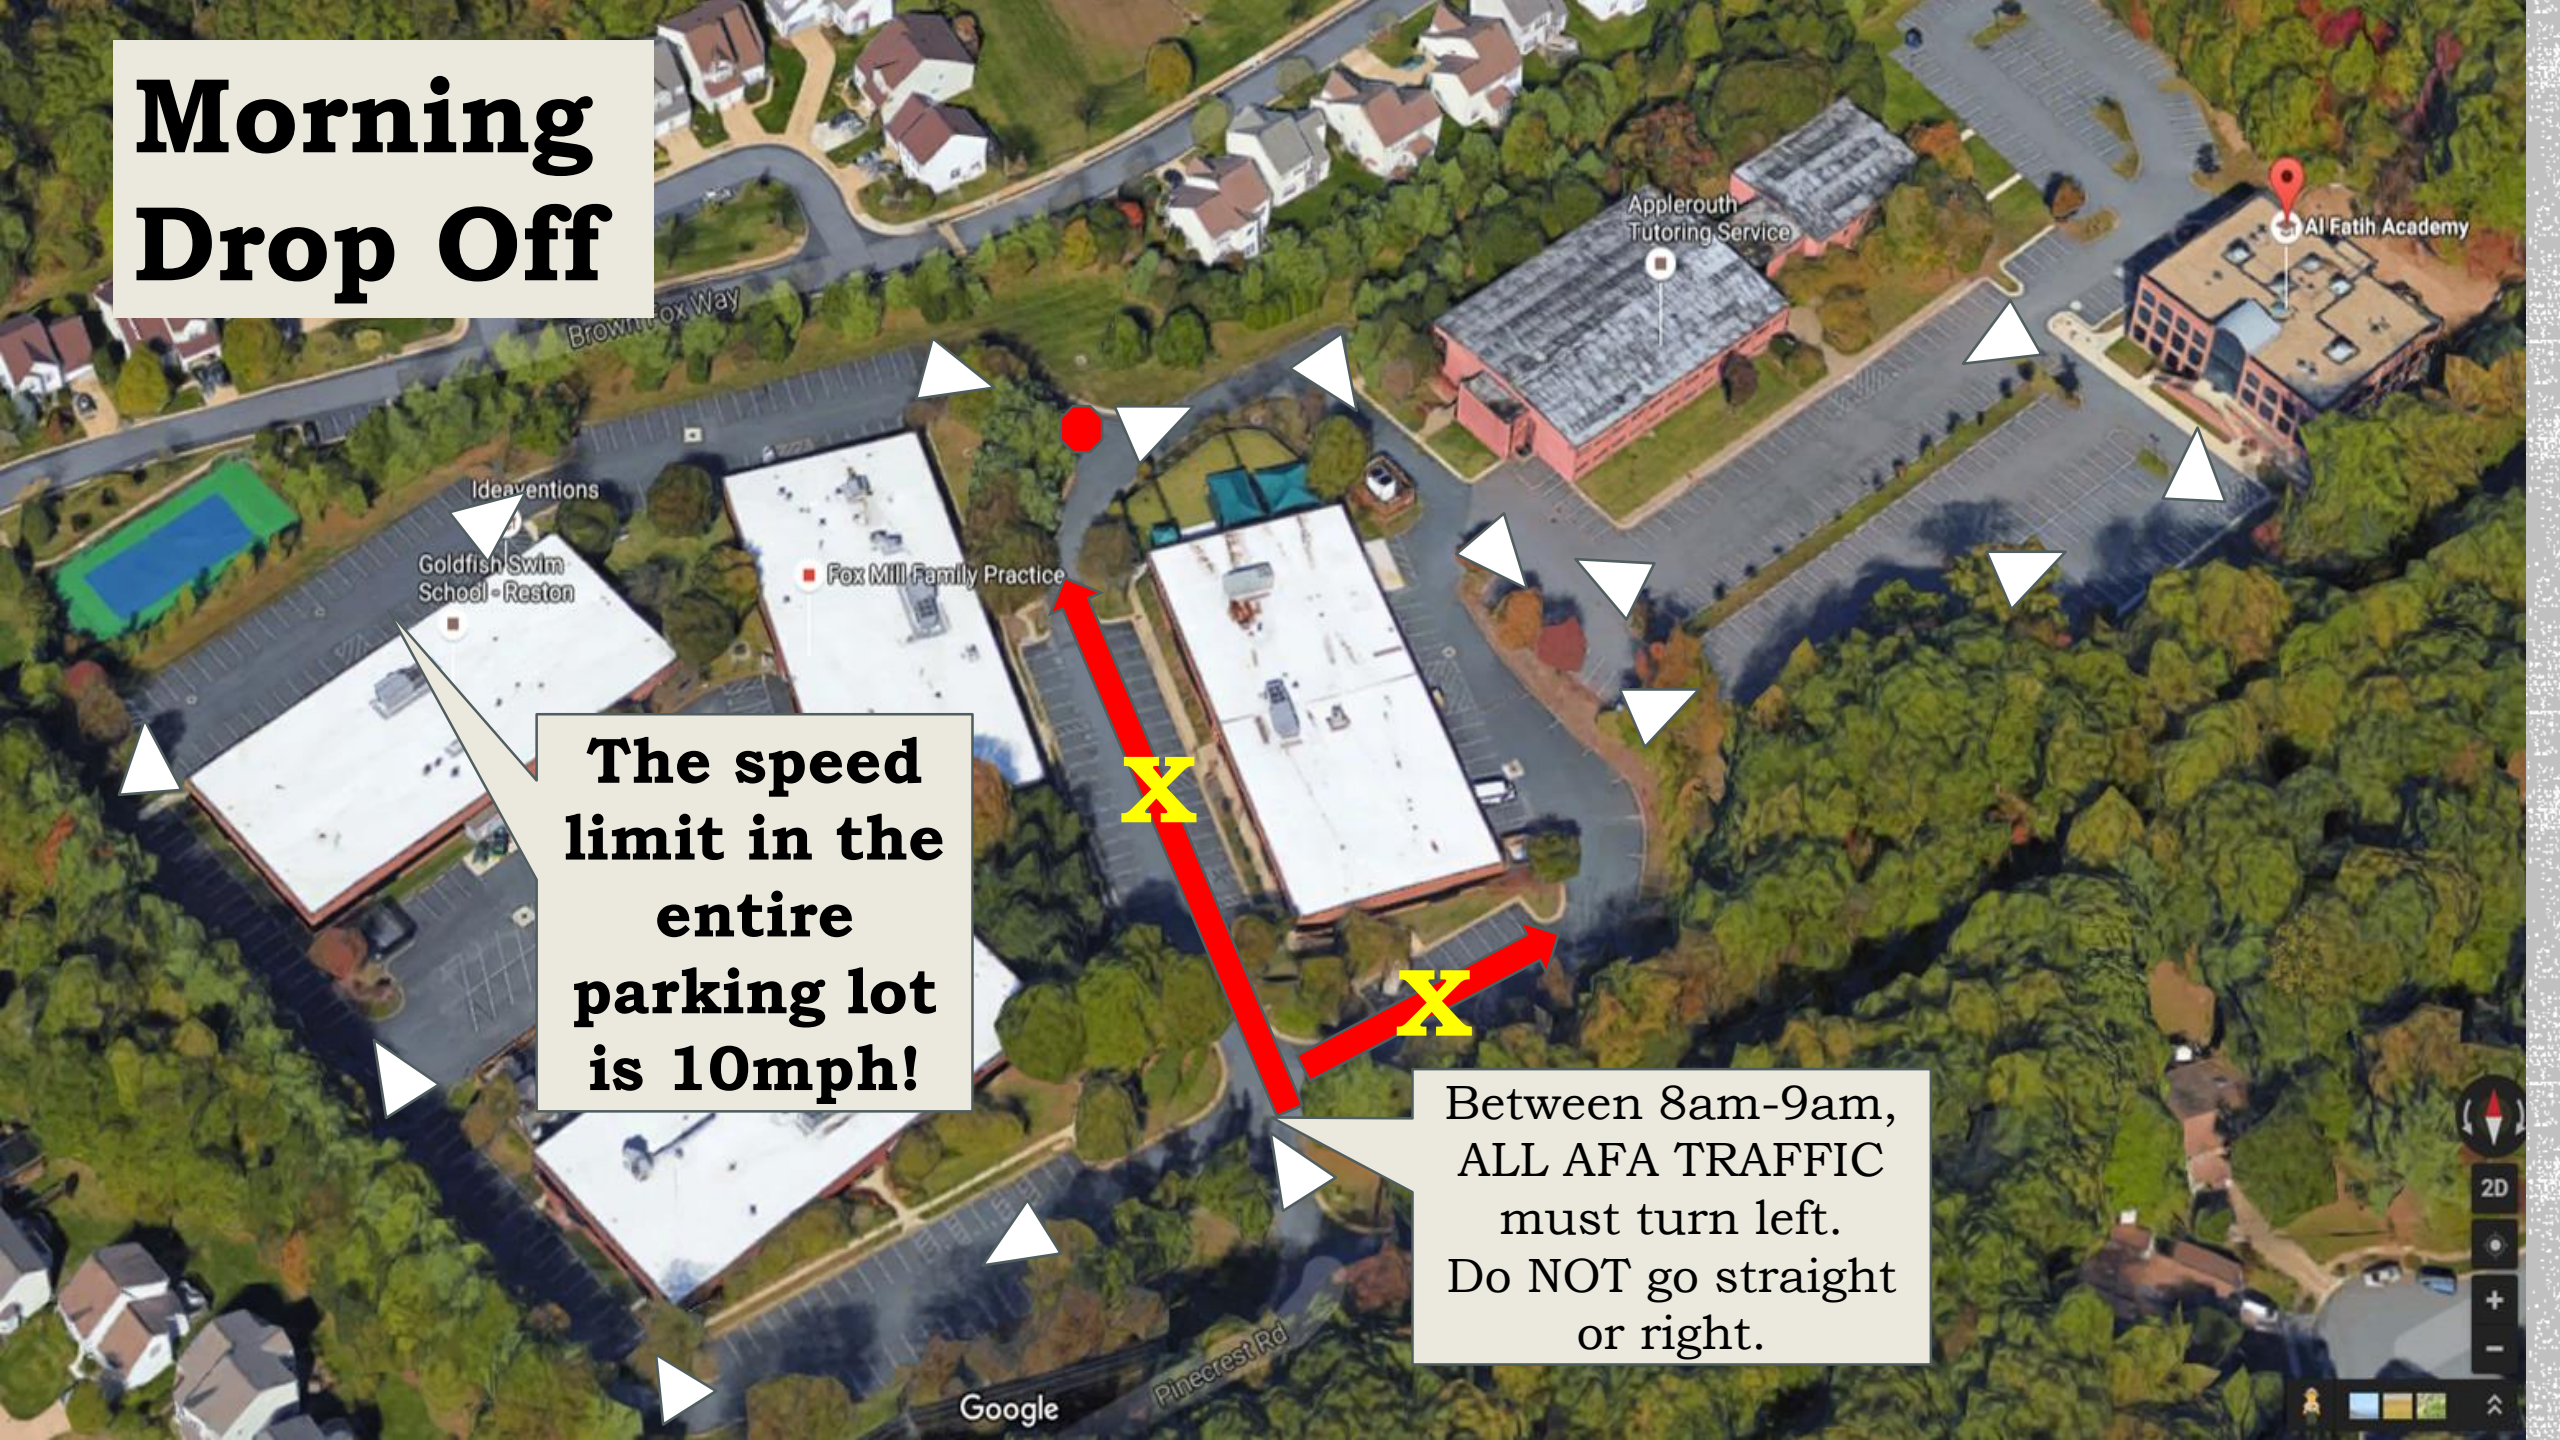

Morning Drop Off

The speed limit in the entire parking lot is 10mph!

Morning Drop Off

The speed limit in the entire parking lot is 10mph!

Between 8am-9am, ALL AFA TRAFFIC must turn left. Do NOT go straight or right.

Between 8am-9am, ALL AFA TRAFFIC must turn left. Do NOT go straight or right.

The speed limit in the entire parking lot is 10mph!

3:00 Pick Up

Cars arriving for 3pm pick-up may go straight.

Follow the yellow route to the side of the building for 3pm pick up