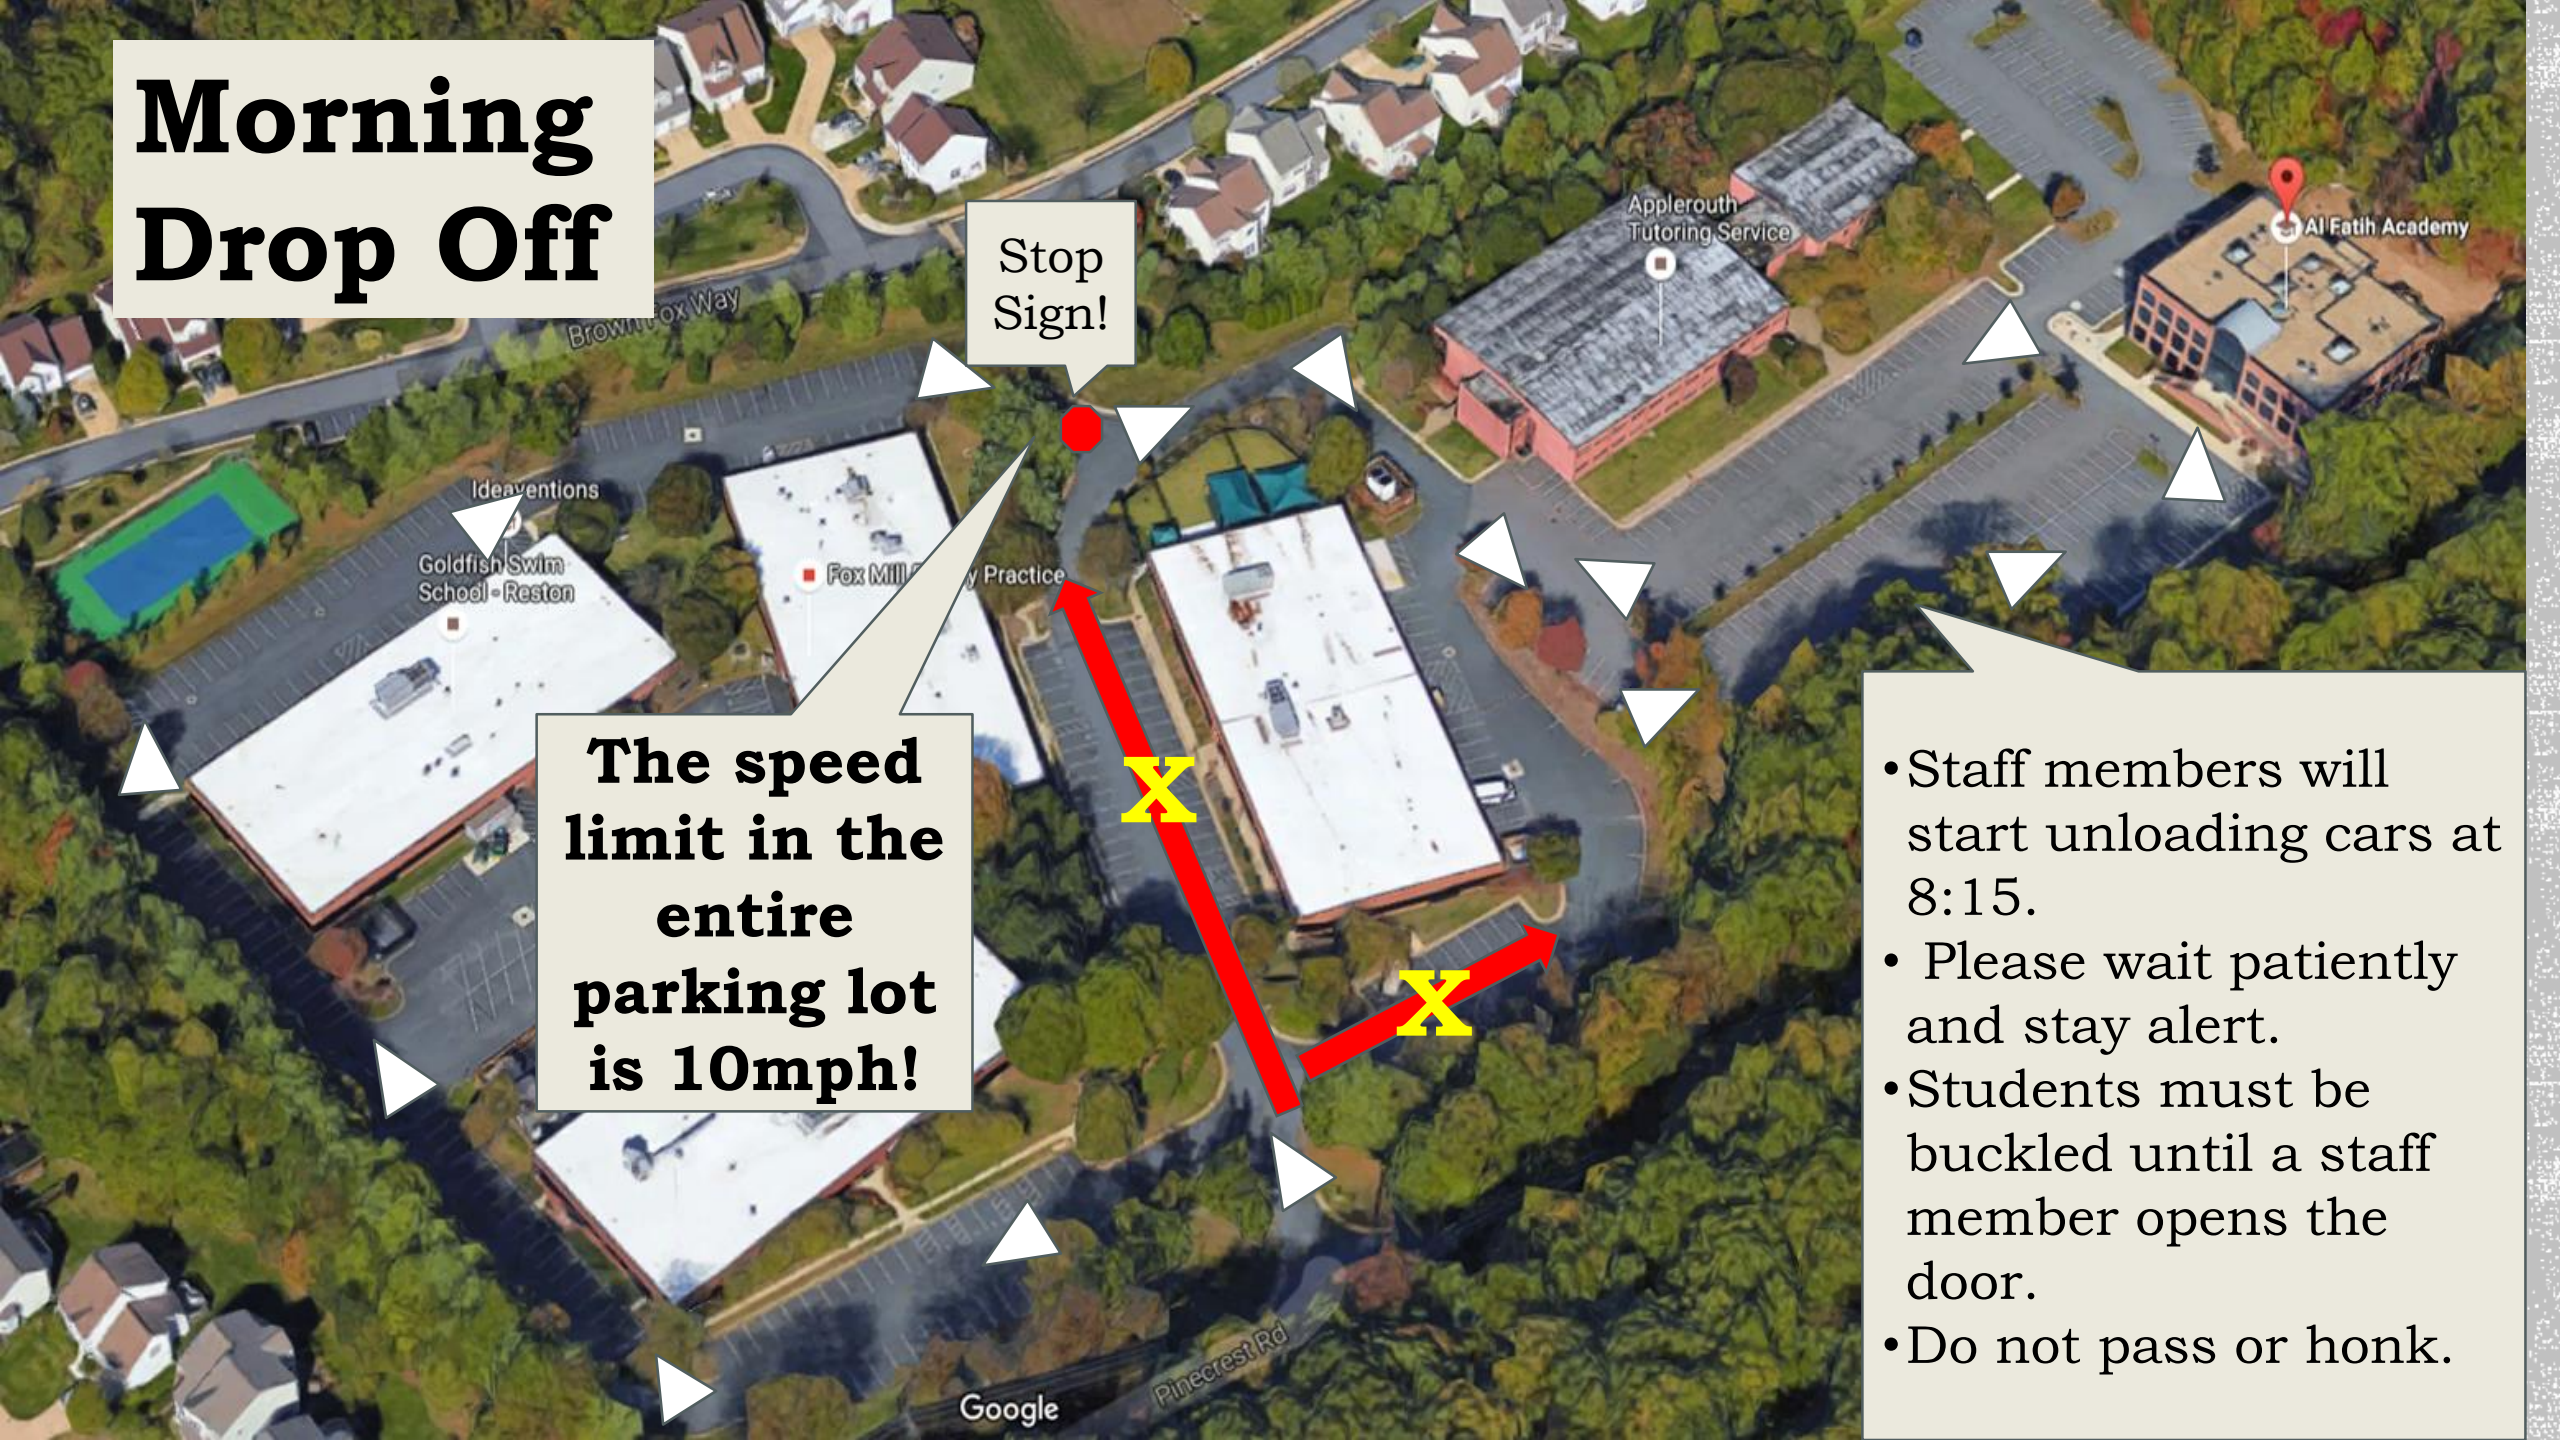

Morning Drop Off

The speed limit in the entire parking lot is 10mph!

Morning Drop Off

The speed limit in the entire parking lot is 10mph!

Between 8am-9am, ALL AFA TRAFFIC must turn left. Do NOT go straight or right.

Morning Drop Off

Stop Sign!

The speed limit in the entire parking lot is 10mph!

- Staff members will start unloading cars at 8:15.
- Please wait patiently and stay alert.
- Students must be buckled until a staff member opens the door.
- Do not pass or honk.