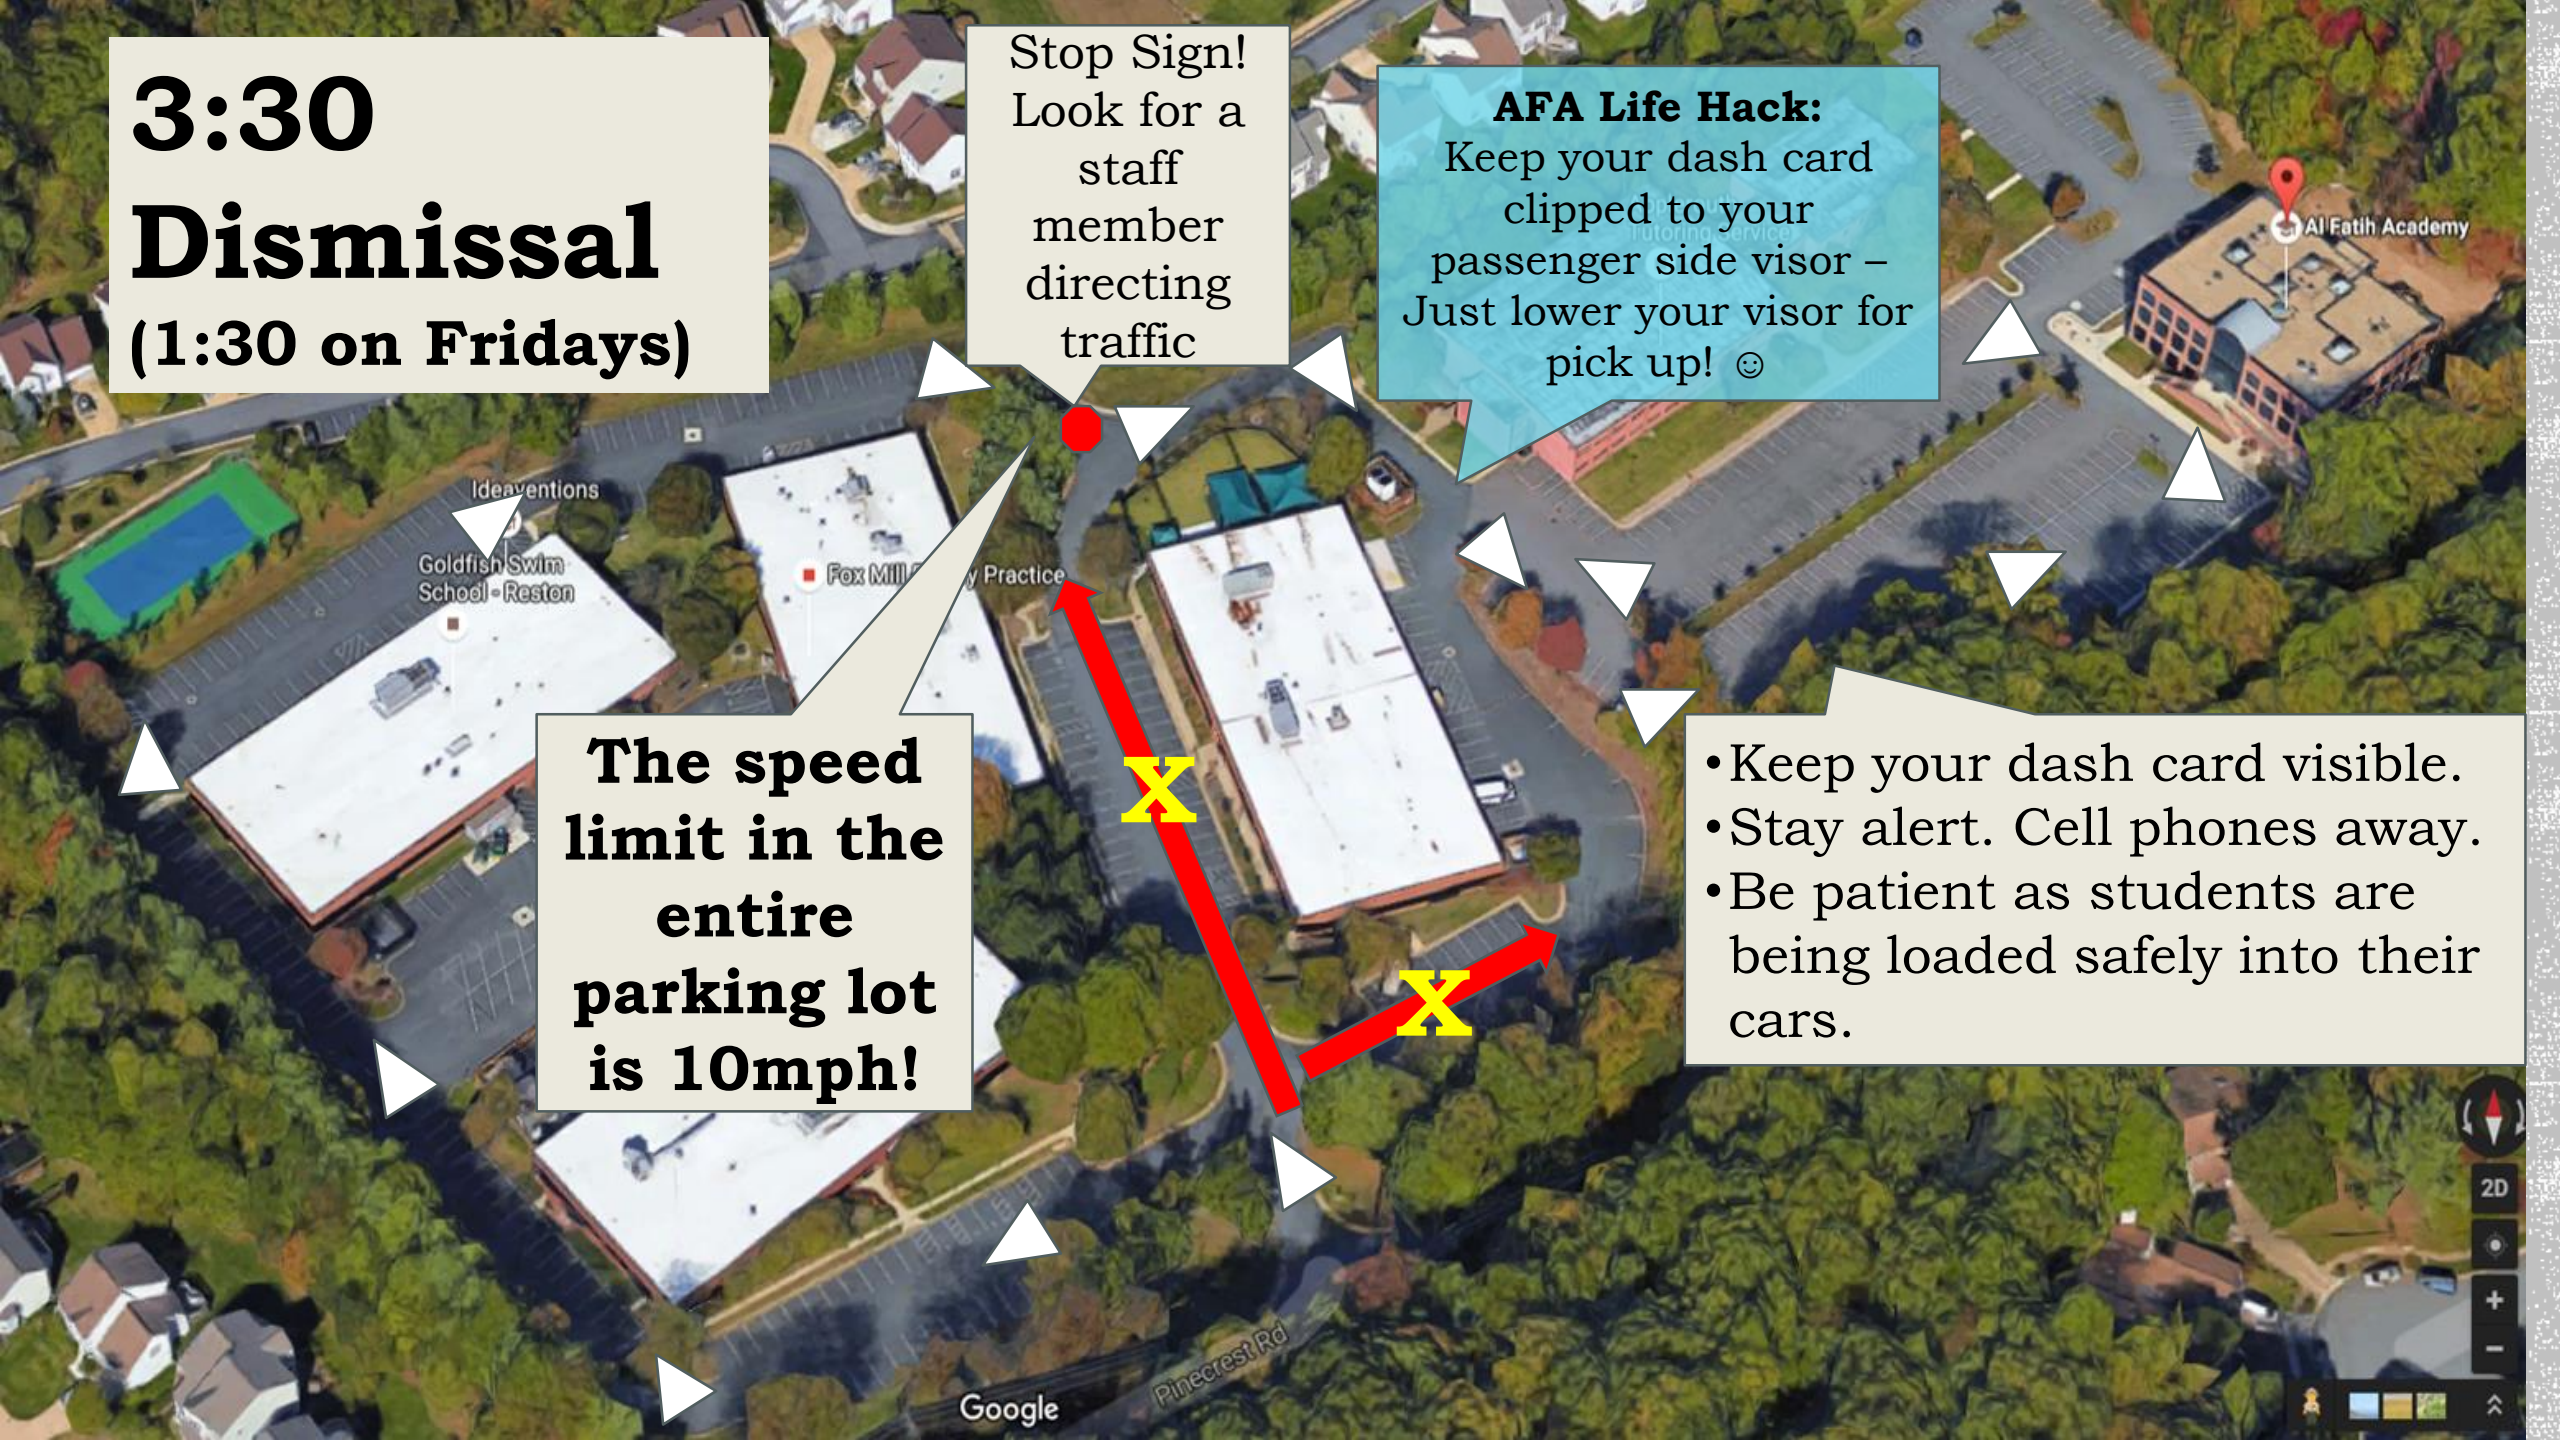

The speed limit in the entire parking lot is 10mph!

Cars arriving for **HOV4** pick-up may go straight.

**3:30 HOV4
Pick Up**

**The speed
limit in the
entire
parking lot
is 10mph!**

AFA Life Hack:
Keep your dash card
clipped to your
passenger side visor –
Just lower your visor
for pick up! ☺

Cars arriving for
HOV4 pick-up may
go straight.

X

3:30 Dismissal (1:30 on Fridays)

Stop Sign!
Look for a
staff
member
directing
traffic

AFA Life Hack:
Keep your dash card
clipped to your
passenger side visor –
Just lower your visor for
pick up! 😊

**The speed
limit in the
entire
parking lot
is 10mph!**

- Keep your dash card visible.
- Stay alert. Cell phones away.
- Be patient as students are being loaded safely into their cars.

**3:30
Dismissal
(1:30 on Fridays)**

Stop Sign!
Look for a
staff
member
directing
traffic

Blue Route = HOV4

**The speed
limit in the
entire
parking lot
is 10mph!**

- Keep your dash card visible.
- Stay alert. Cell phones away.
- Be patient as students are being loaded safely into their cars.