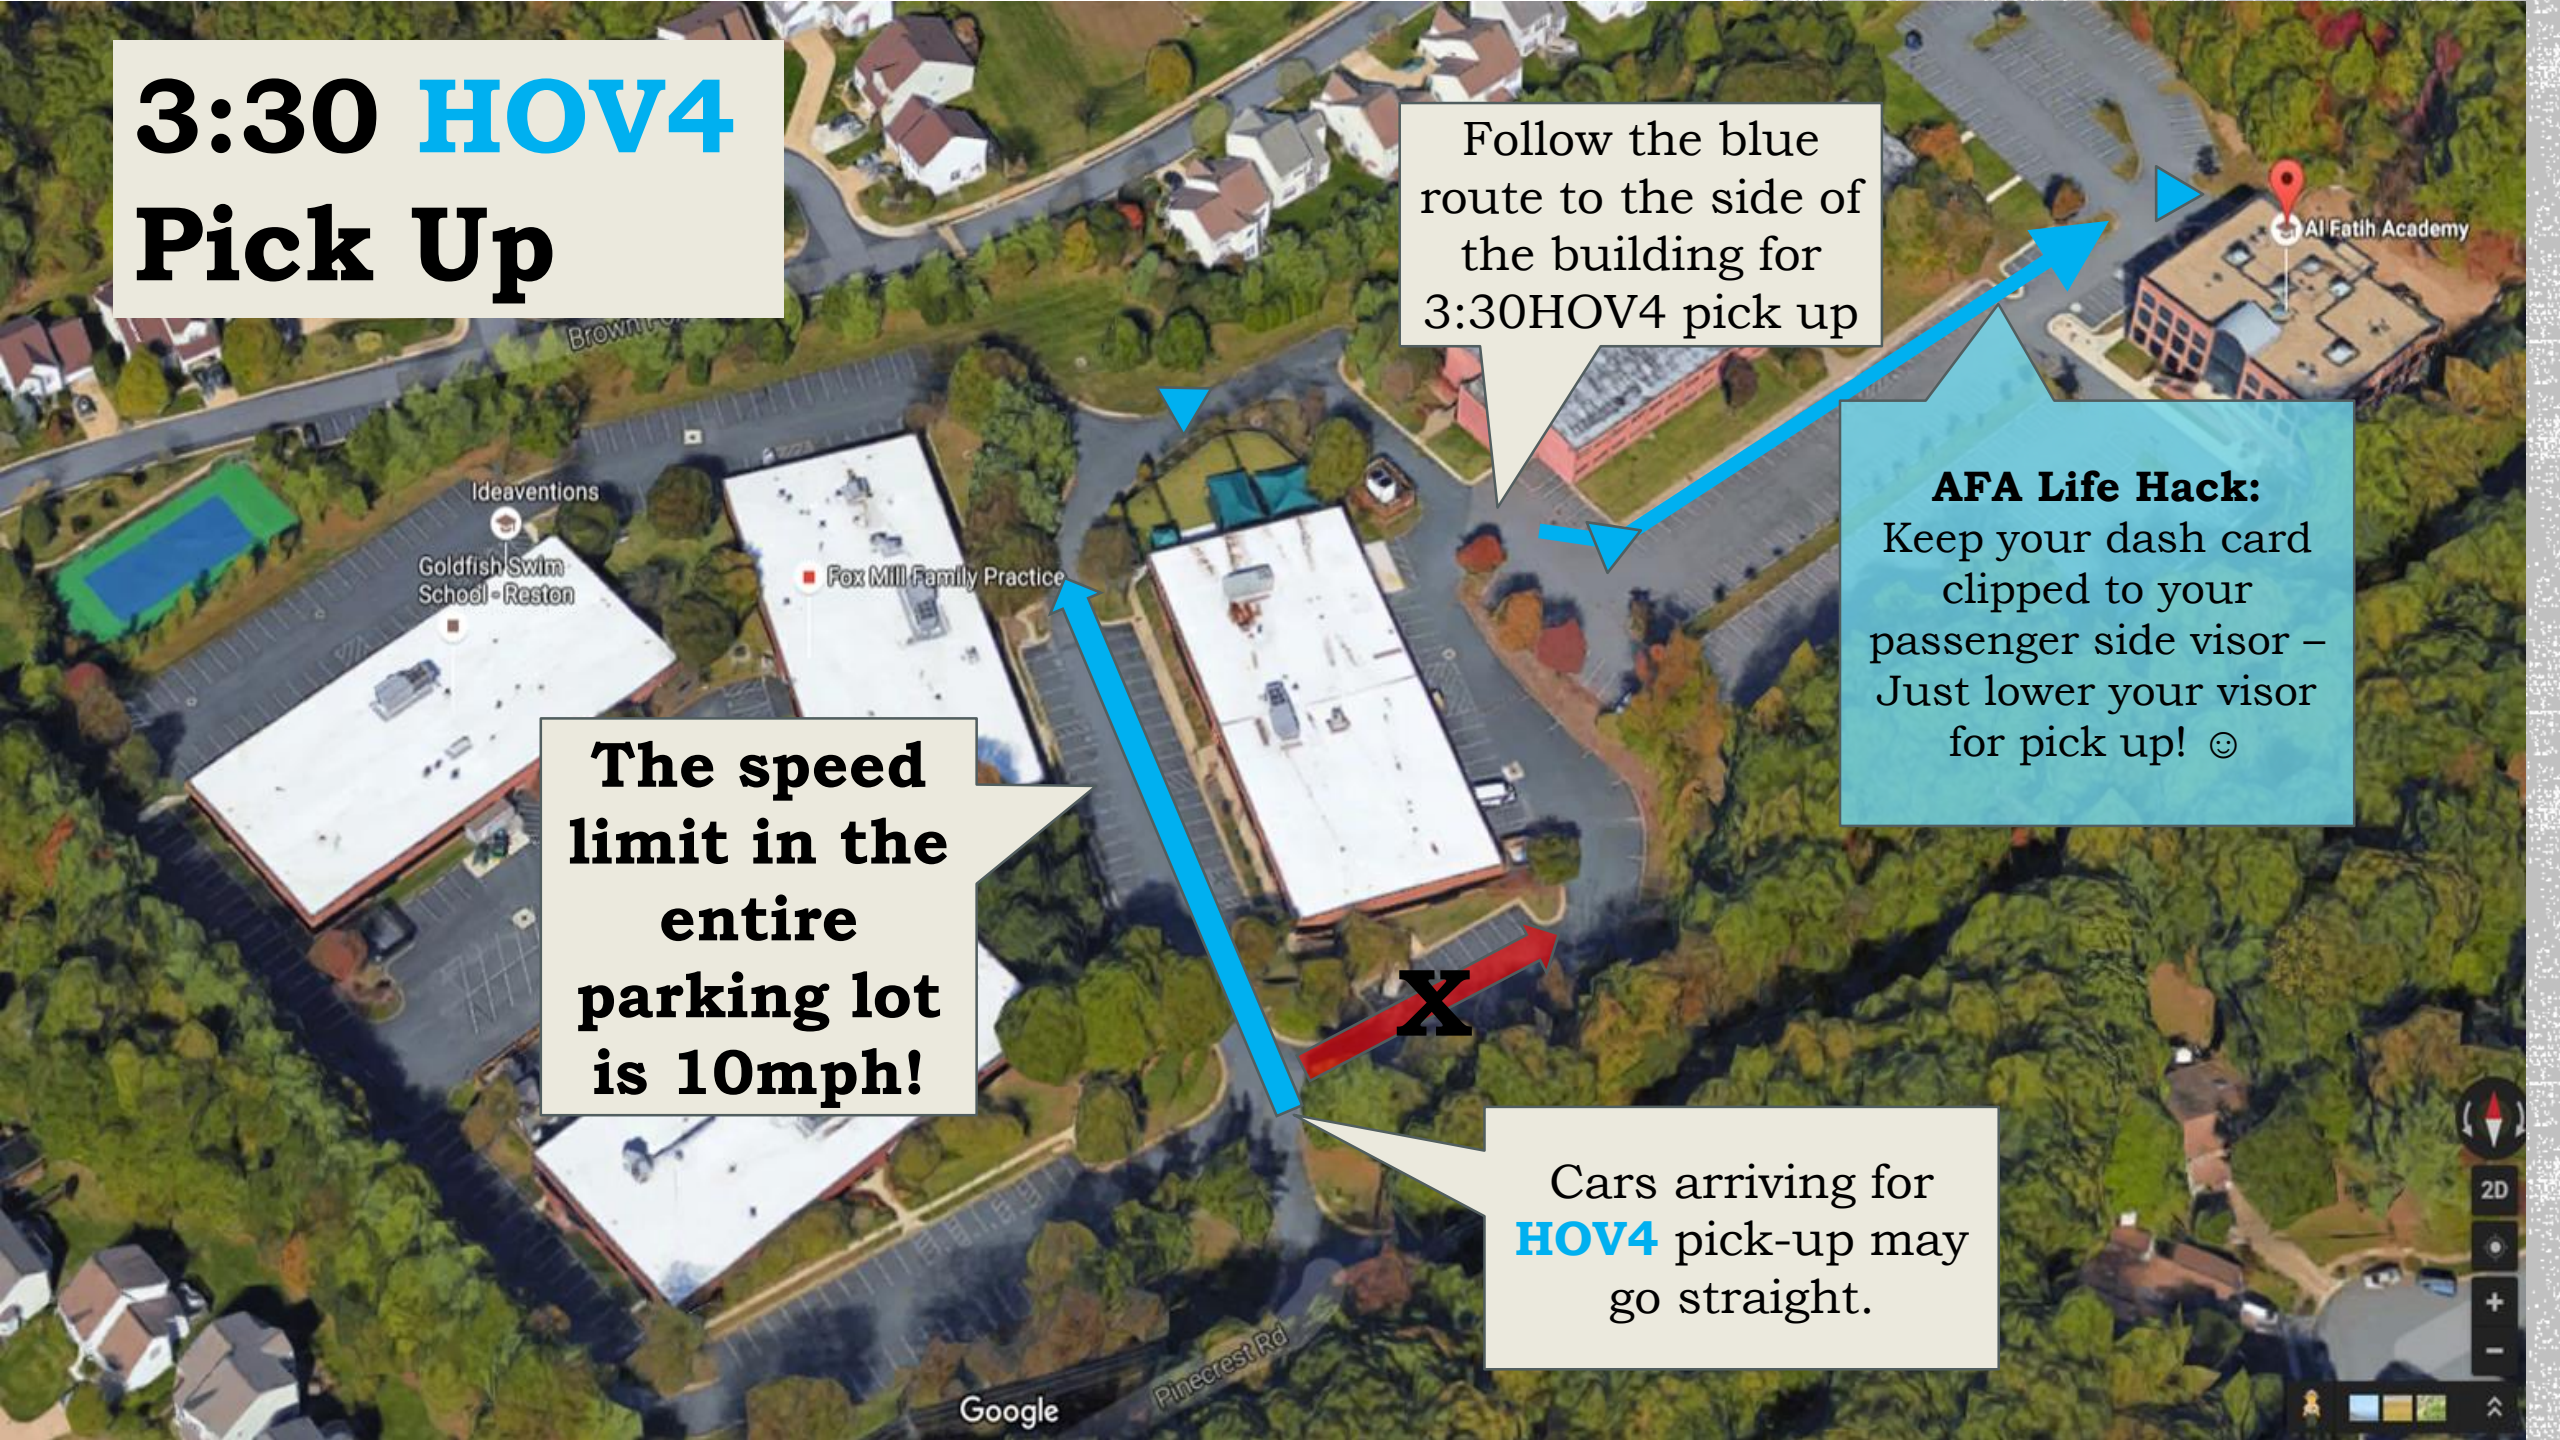

Between 8am-9am, ALL AFA TRAFFIC must turn left. Do NOT go straight or right.

The speed limit in the entire parking lot is 10mph!

3:00 Pick Up

Cars arriving for 3pm pick-up may go straight.

Follow the yellow route to the side of the building for 3pm pick up

AFA Life Hack:
Keep your dash card clipped to your passenger side visor – Just lower your visor for pick up! 😊

The speed limit in the entire parking lot is 10mph!

X

**3:00
Pick Up**

**3:30 HOV4
Pick Up**

**The speed
limit in the
entire
parking lot
is 10mph!**

Cars arriving for
HOV4 pick-up may
go straight.

**3:30 HOV4
Pick Up**

Follow the blue route to the side of the building for 3:30HOV4 pick up

AFA Life Hack:
Keep your dash card clipped to your passenger side visor – Just lower your visor for pick up! ☺

The speed limit in the entire parking lot is 10mph!

Cars arriving for **HOV4** pick-up may go straight.

**3:30 HOV4
Pick Up**

**The speed
limit in the
entire
parking lot
is 10mph!**

AFA Life Hack:
Keep your dash card
clipped to your
passenger side visor –
Just lower your visor
for pick up! ☺