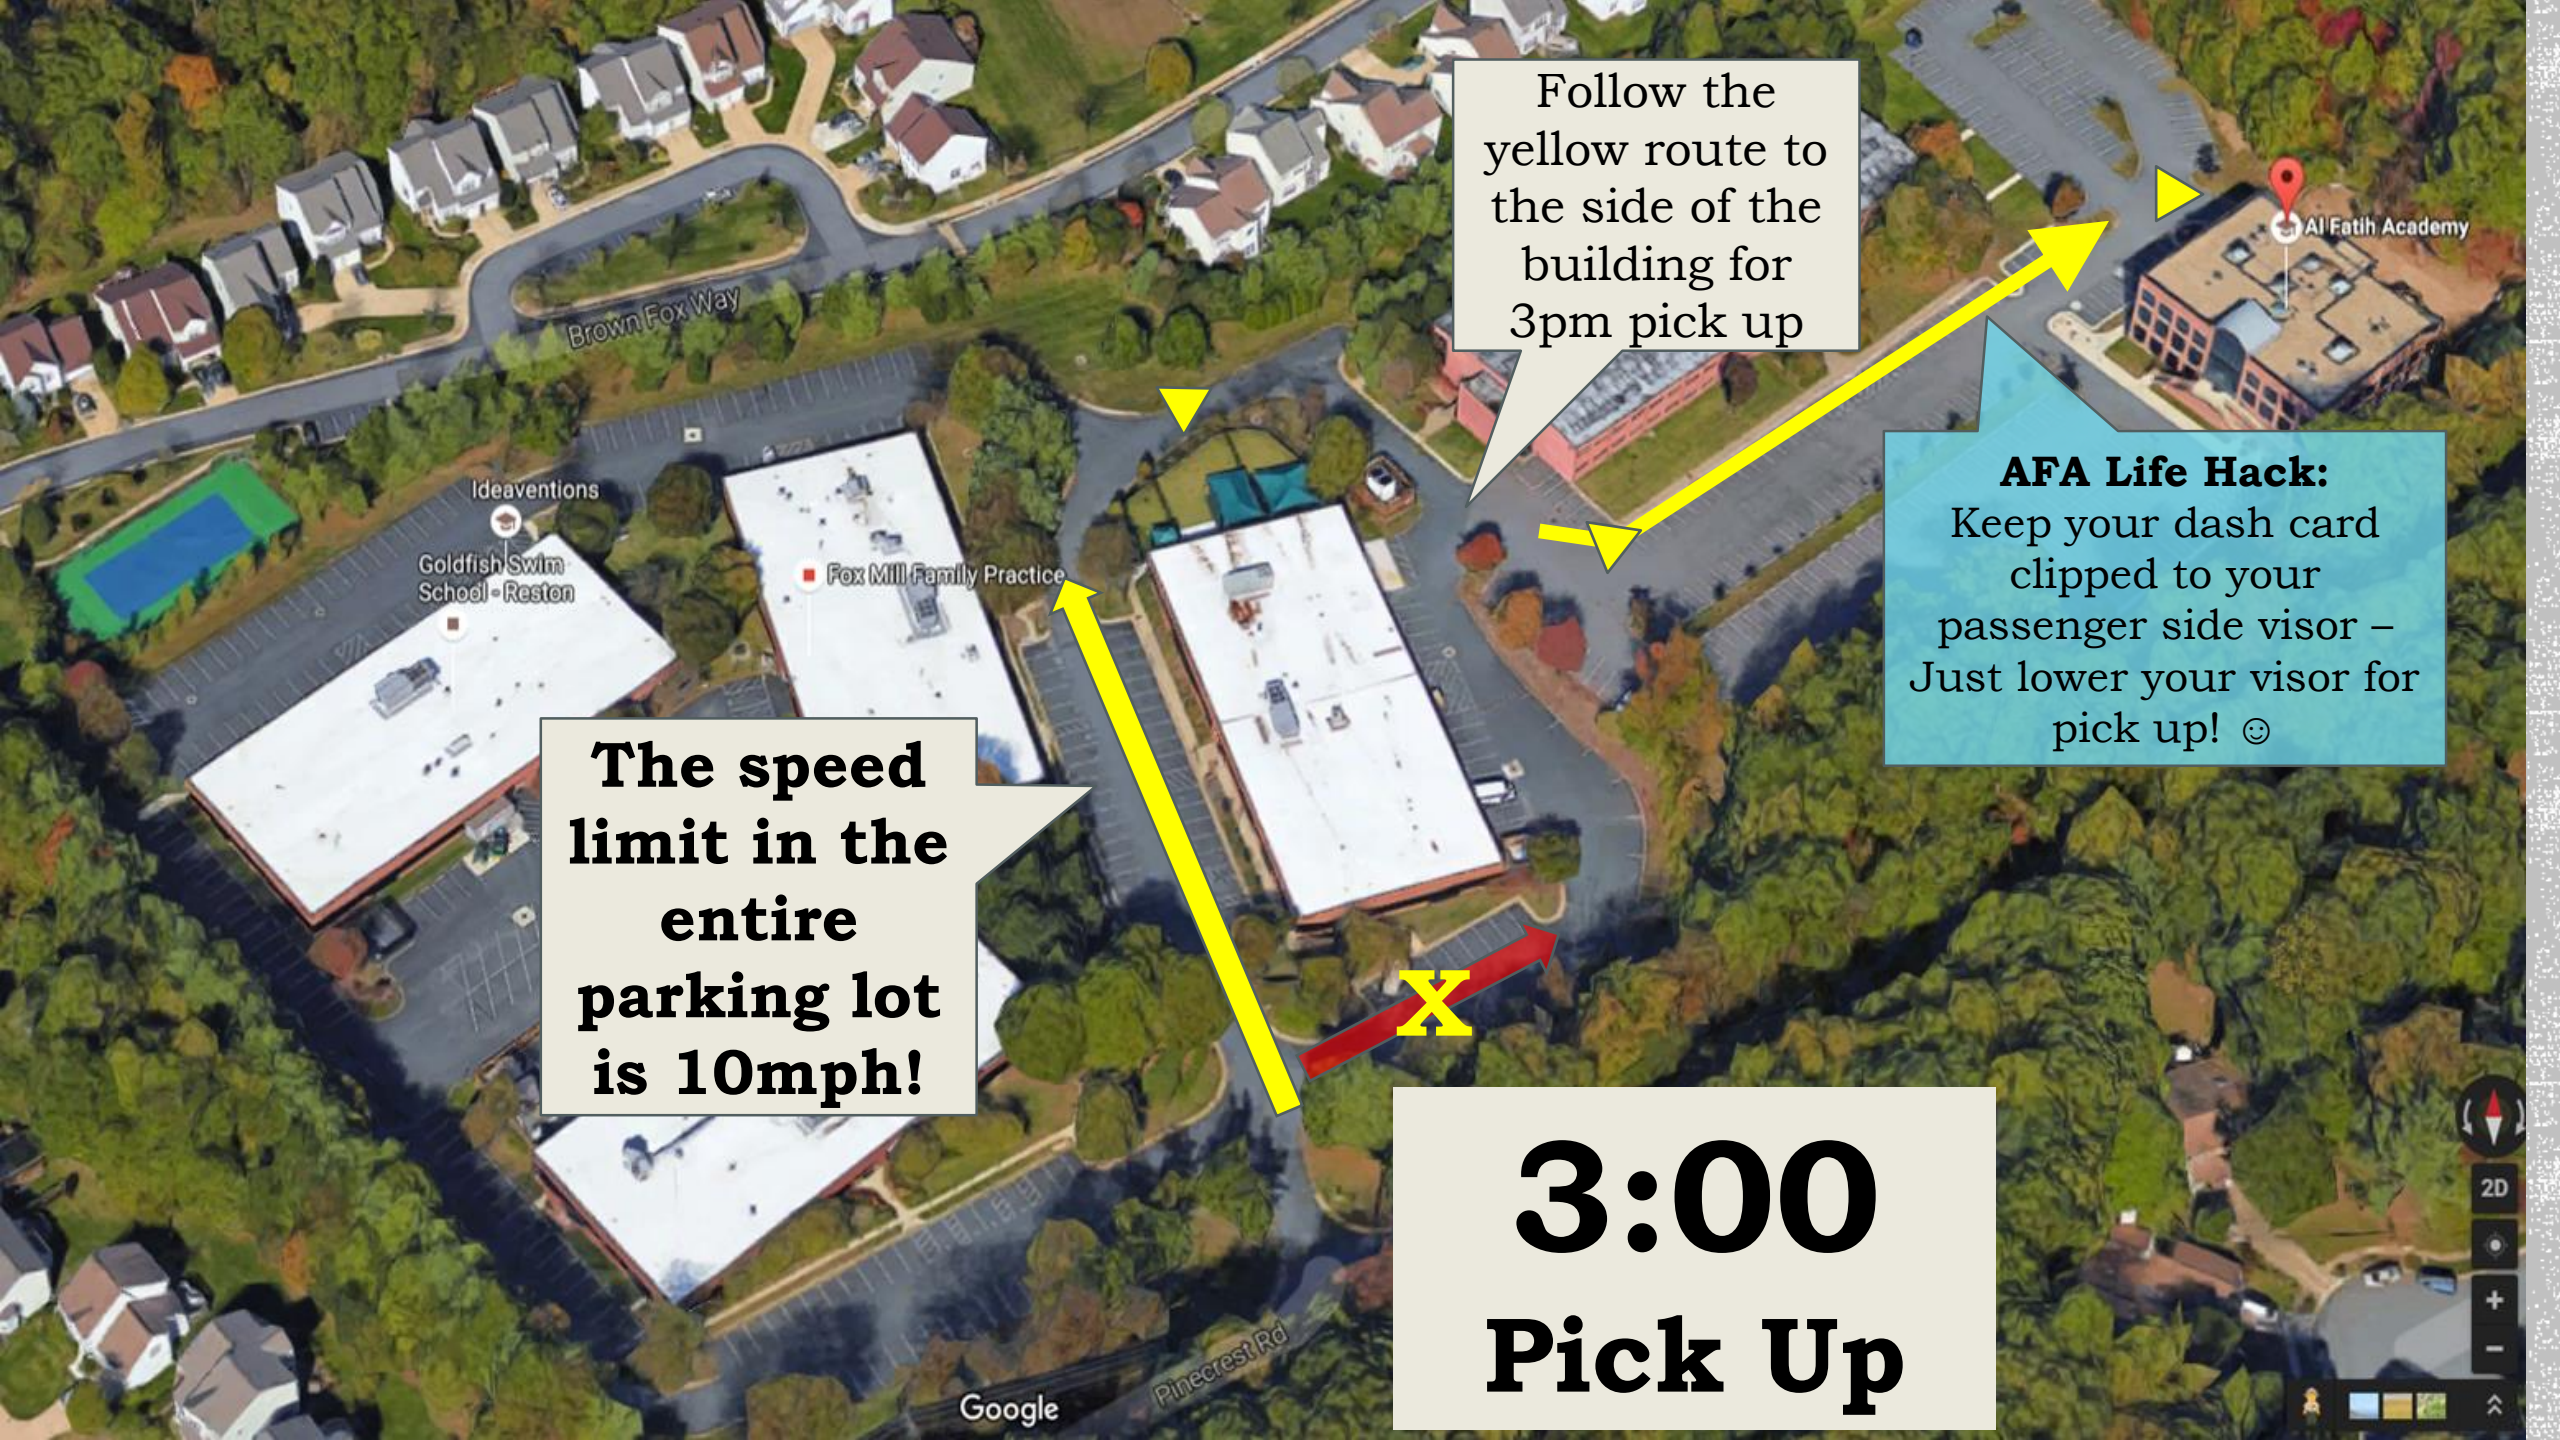

The speed limit in the entire parking lot is 10mph!

- Staff members will start unloading cars at 8:15.
- Please wait patiently and stay alert.
- Students must be buckled until a staff member opens the door.
- Do not pass or honk.

Between 8am-9am, ALL AFA TRAFFIC must turn left. Do NOT go straight or right.

The speed limit in the entire parking lot is 10mph!

3:00 Pick Up

Cars arriving for 3pm pick-up may go straight.

Follow the yellow route to the side of the building for 3pm pick up

AFA Life Hack:
Keep your dash card clipped to your passenger side visor – Just lower your visor for pick up! 😊

The speed limit in the entire parking lot is 10mph!

X

**3:00
Pick Up**

**3:30 HOV4
Pick Up**

**The speed
limit in the
entire
parking lot
is 10mph!**

Cars arriving for
HOV4 pick-up may
go straight.

**3:30 HOV4
Pick Up**

Follow the blue route to the side of the building for 3:30HOV4 pick up

AFA Life Hack:
Keep your dash card clipped to your passenger side visor – Just lower your visor for pick up! ☺